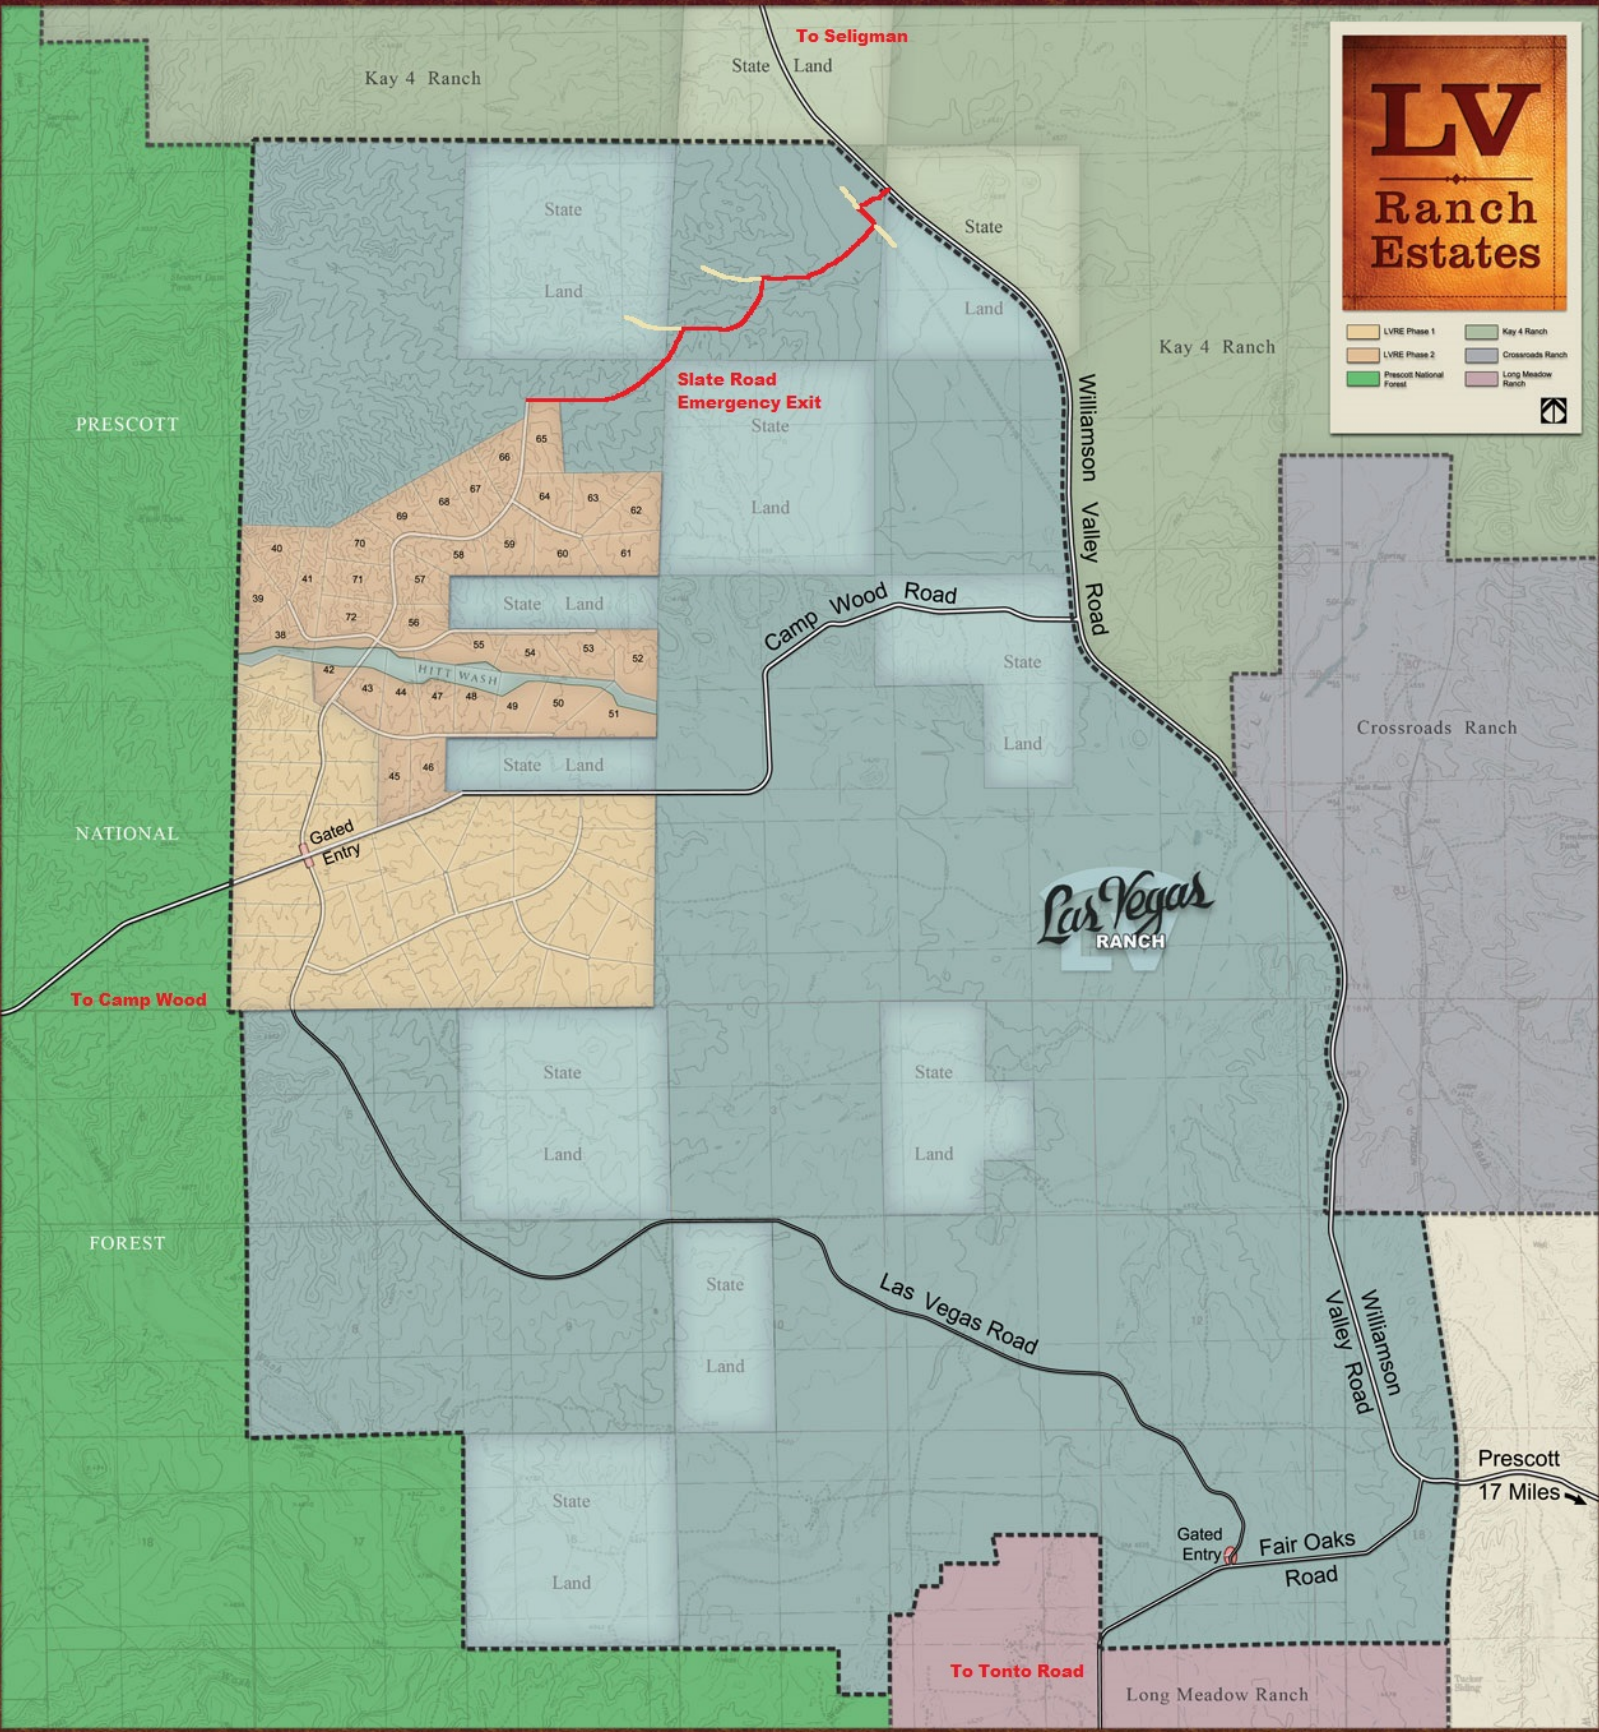

LV Ranch Estates

| | | | |
|---|--------------------------|---|-------------------|
|  | LVRE Phase 1 |  | Kay 4 Ranch |
|  | LVRE Phase 2 |  | Crossroads Ranch |
|  | Prescott National Forest |  | Long Meadow Ranch |

PRESCOTT

NATIONAL

FOREST

To Seligman

Slate Road
Emergency Exit

Camp Wood Road

Williamson Valley Road

Las Vegas
RANCH

Las Vegas Road

Williamson Valley Road

Fair Oaks Road

To Tonto Road

Prescott
17 Miles

Kay 4 Ranch

Kay 4 Ranch

Crossroads Ranch

Long Meadow Ranch